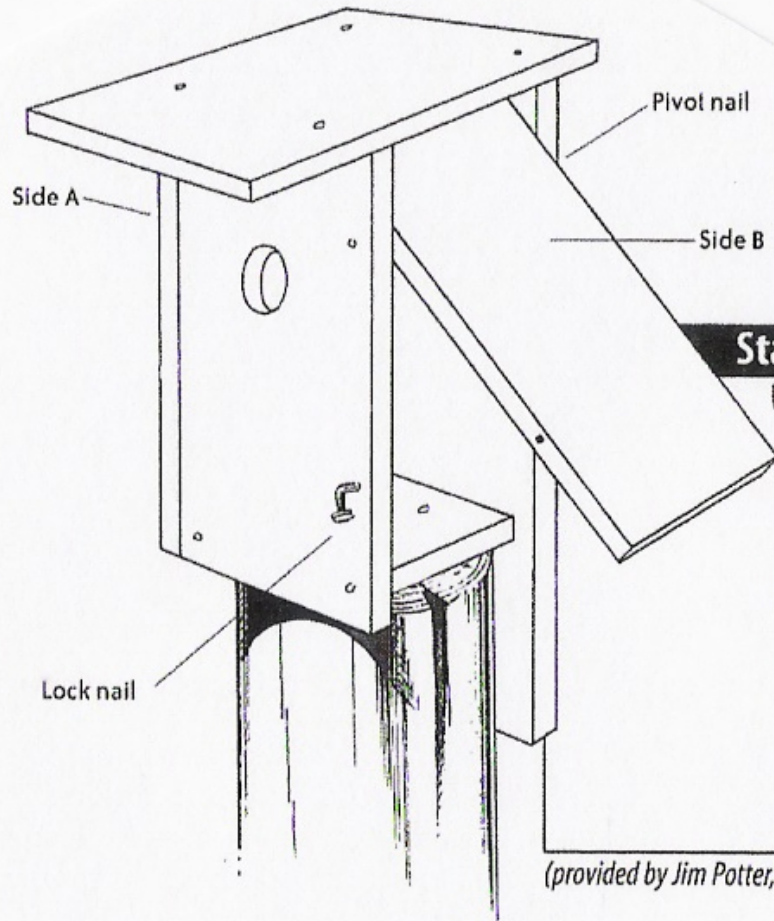

Mountain Bluebird Nestbox

Standard Side-opening Box

Use 3/4 in. plywood

	<u>Inches</u>
Roof	7 3/4 x 8
Front	6 x 10
Back	6 x 18
Floor	4 1/2 x 5 1/4
Side A	6 x 10
Side B	4 1/2 x 10
Entrance hole	1 9/16

(provided by Jim Potter, Alberta)