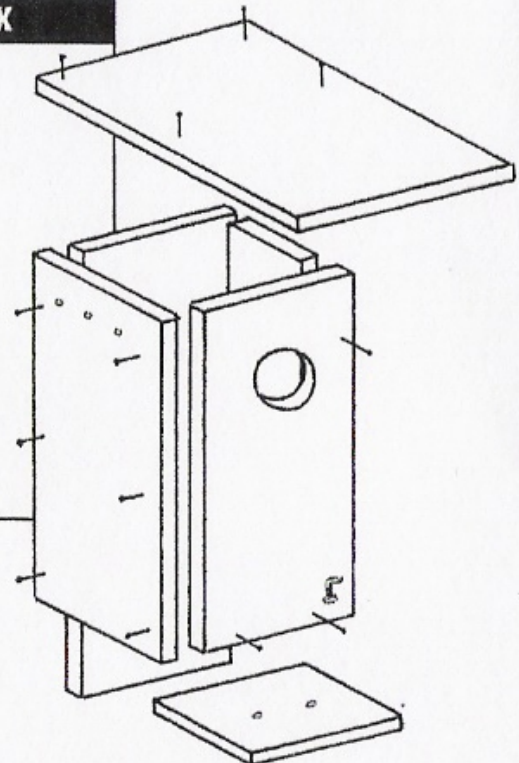

Mountain Bluebird Nestbox

Standard Side-opening Box

Use 3/4 in. plywood

	<u>Inches</u>
Roof	7 3/4 x 8
Front	6 x 10
Back	6 x 18
Floor	4 1/2 x 5 1/4
Side A	6 x 10
Side B	4 1/2 x 10
Entrance hole	1 9/16

(provided by Jim Potter, Alberta)